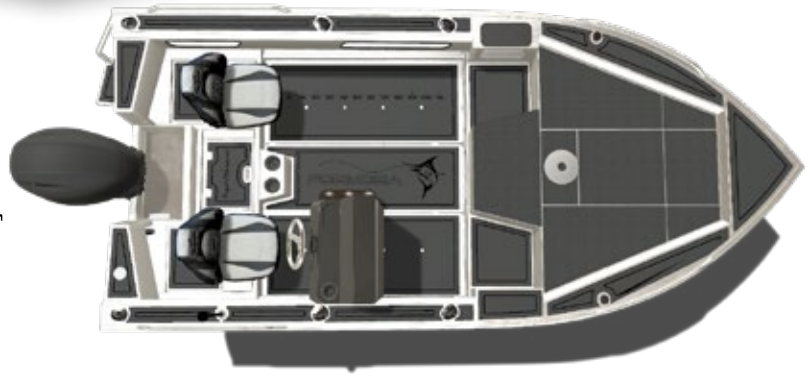

NEW MODEL

FORMOSA GRT455

COMPACT AQUATIC WEAPONRY™

Formosa launches back into the small boat market, delivering Formosa toughness, stability, internal volume and ride in a small production plate range that is unique among Australian production boats. With 4mm 5083 high tensile bottom sheets, 4mm plate sides and fully welded top decks, the Formosa GRT range is a step well above your typical tinnie. With a generous V-hull, large beam and big negative reverse chine, the Formosa GRT delivers strength & performance, with incredible stability. Coupled with plenty of internal freeboard from high sides and clever storage, the Formosa GRT packs a lot of value into a GRT little boat!

SPECIFICATIONS

Length (m)	4.55
Beam (m)	2.14
5083 High Tensile Plate Bottom Sheets	4mm
Plate Side Sheets	4mm
Internal Freeboard (floor to gunwale, approx mm)	640
Fuel Capacity	65L underfloor
Transom Shaft Length	L/S
Dry Hull Weight (boat only, approx kg)	395
Max HP	60 T 90 SC
Min HP	40 T 60 SC
Deadrise	13 °
Max Passengers	4

FEATURES

Fully Welded Top Decks
Large Reverse Chine Hull
2 Premium Formosa Seats 3 Pedestal Seat Positions
Large Forward Casting Deck with Storage
Rear Casting Deck
Side Pockets
Wide & Deep Gunwales with Storage
6 Gunwale Rod Holders
Ready for Bow Mounted Electric Motor
EVA foam marine flooring on lower floor & gunwales
Underfloor Fuel Tank
Live Well & Bait Board
Twin cup holders off rear bench / cast deck
Console with large dash & rod holders (SC models only)