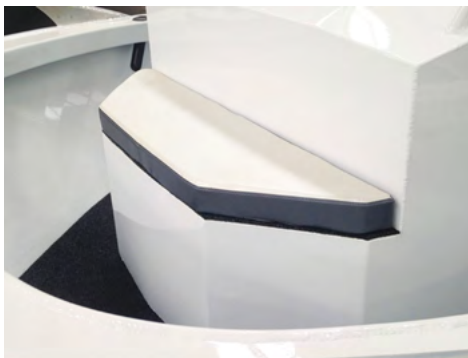

STANDARD: Bowroller, 32mm hand rails, electric motor mount, aluminium anchor well and bollard. **OPTION:** Anchor Well Hatch.

OPTION: Enjoy the sunset with the Front Cabin Seat with cushion.

OPTIONS: Aluminium Pro Seat Box with icebox storage. 45L Icebox with Half Cushion.