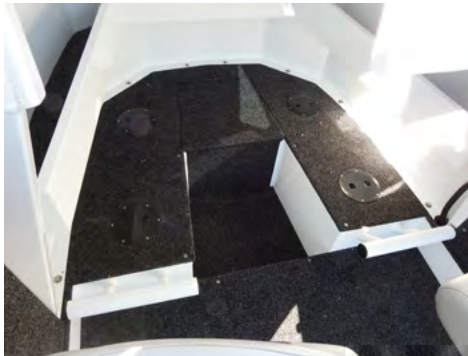

SRT CENTRE CABIN

NEW: Folding Rocket Launcher with Aluminium Visor is now Standard on all Centre Cabins.

NEW dash design for a high seated position & flat screen electronics. Curved Windscreen.

Two folding seats with a marine grade alloy hinging. PRO DECK™ has aluminium seat boxes w/ hatches.

Forward raised casting deck. Air Ride Adjustable Pedestals with folding seats.

NEW: Cabin storage with two shelves and footwell storage/toilet bay with hatch and insert.

OPTION: Fixed Open Cabin Hardtop with awning rails, handrails and rocket launcher.